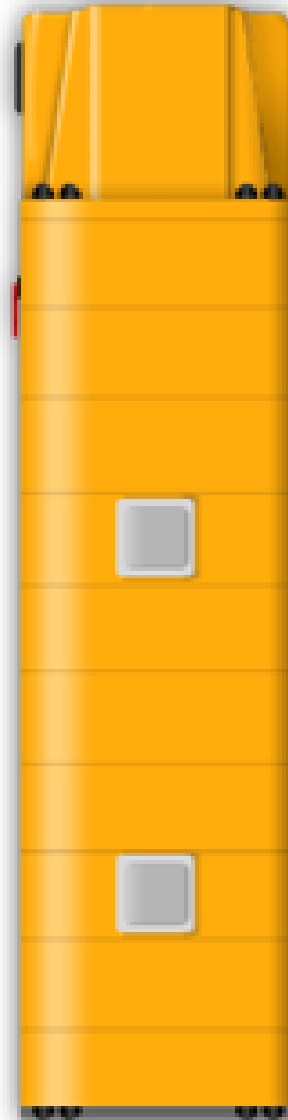

CDL Vehicle Inspection Memory Aid

Combination Vehicles

Front of Vehicle, Lights/Reflectors,
Engine Compartment & Steering
Components

Steering Axle:

- Suspension
- Brakes
- Tires

Driver Door
Fuel Area

Under Vehicle

- Drive Shaft
- Exhaust
- Frame

Drive Axle(s)

- Suspension
- Brakes
- Tires

Coupling Devices

- Truck
- Trailer

Rear of Truck/Tractor
& Lights/Reflectors

Trailer Components
Front, Side, Lights &
Reflectors

- Frame
- Landing Gear
- Tandem Release

Trailer Axle(s)

- Suspension
- Brakes
- Tires

Rear of Trailer &
Lights/Reflectors

Straight Truck or Bus

Front of Vehicle, Lights/Reflectors,
Engine Compartment & Steering
Components

Steering Axle:

- Suspension
- Brakes
- Tires

Driver Door
Fuel Area
(Truck)

Under Vehicle

- Drive Shaft
- Exhaust
- Frame

Drive Axle(s)

- Suspension
- Brakes
- Tires

Rear of Bus/Truck
& Lights/Reflectors

Passenger Door
Fuel Area